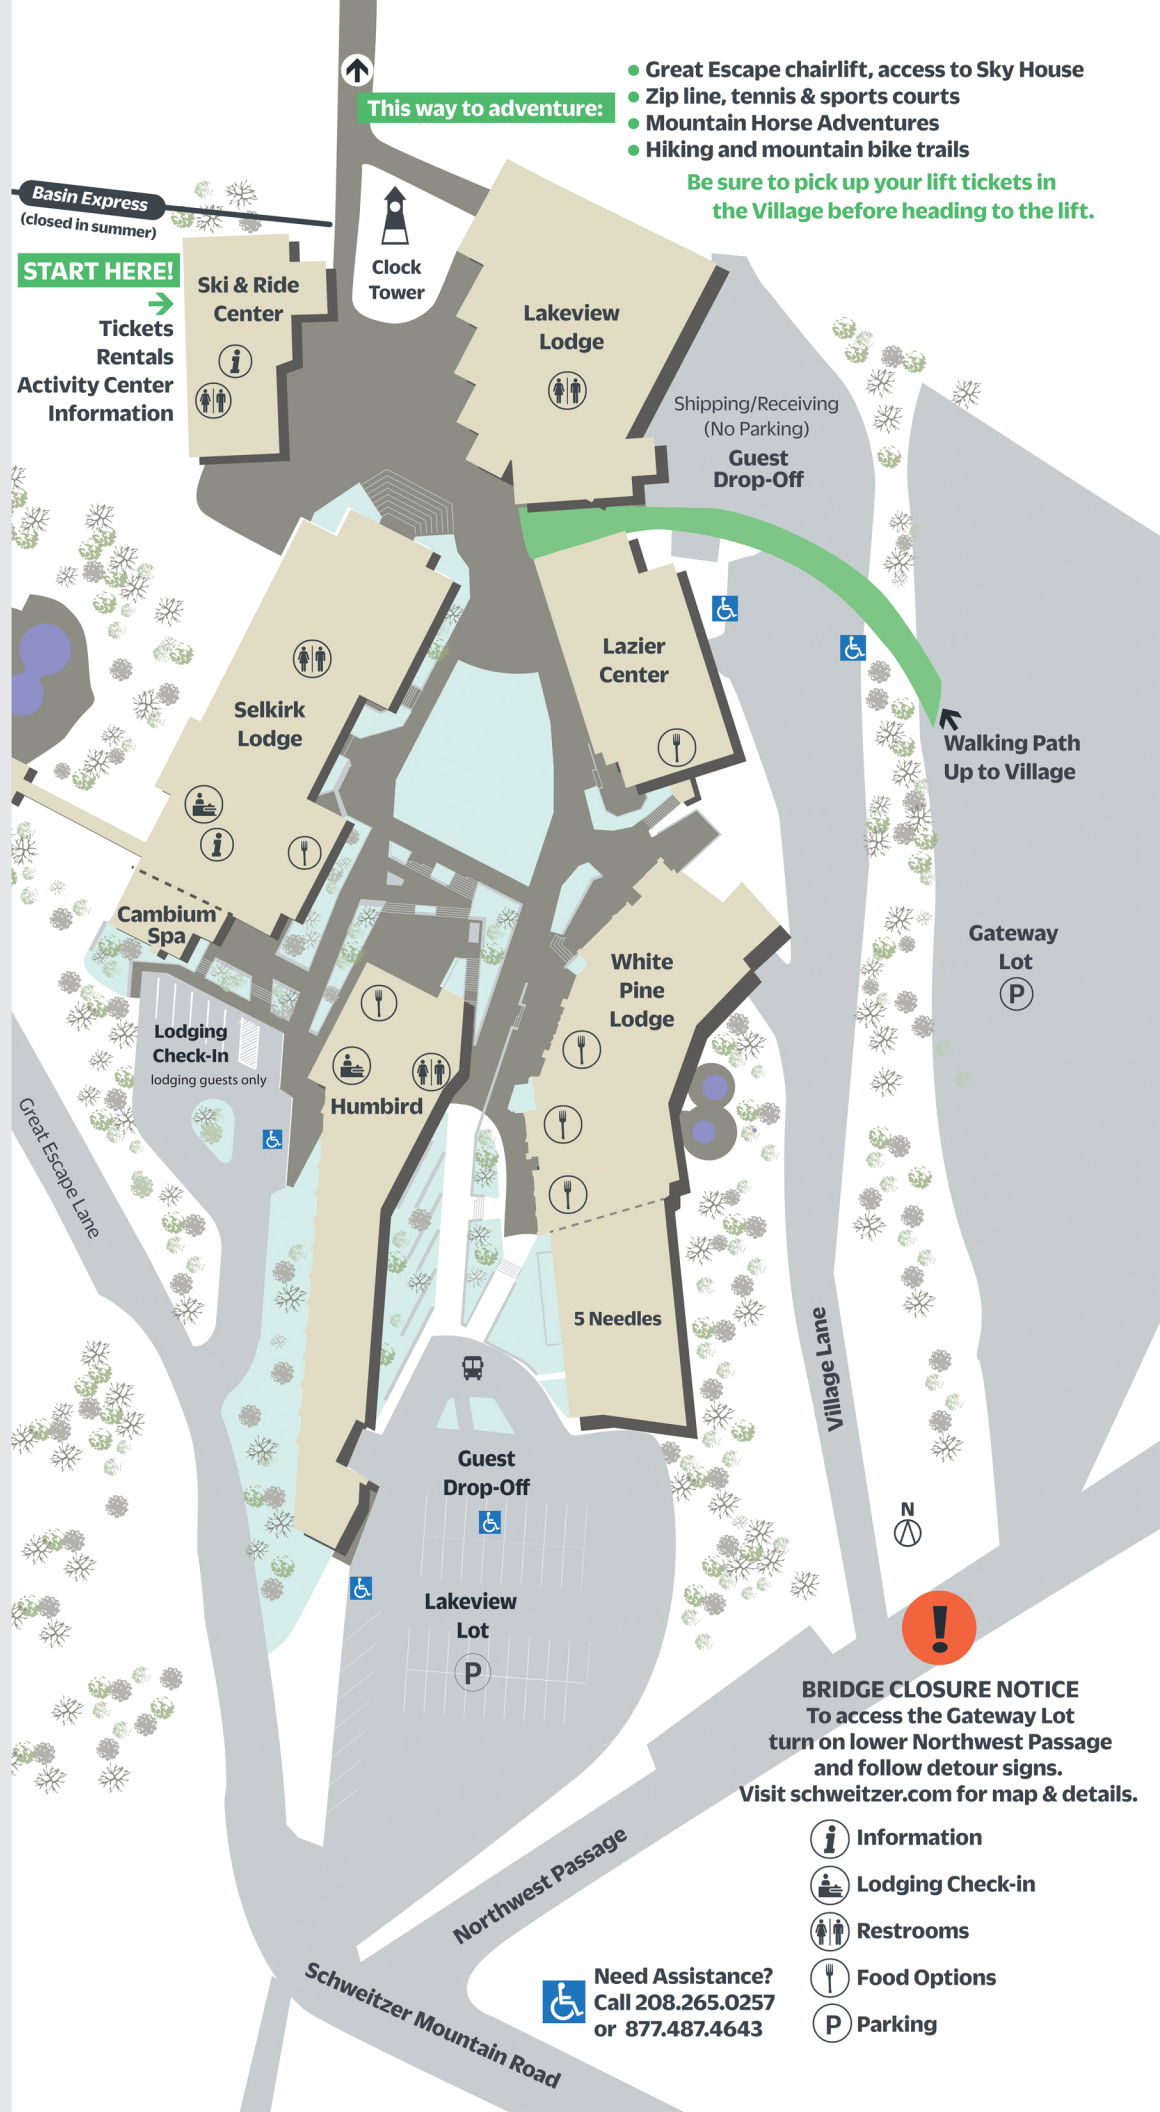

Village Directory & Parking

Summer 2023

DINING

Humbird
Crow's Bench

Selkirk Lodge
Mojo Coyote Café

White Pine Lodge
Gourmandie
The Market
Pucci's Pub

Lazier
Powder Hound Pizza

SHOPPING

White Pine Lodge
Artist's Studio
Gourmandie
The Market

Ski & Ride Center
The Source Mountain Shop

VILLAGE SERVICES

Ski & Ride Center
Guest Services
Lift Tickets
Tickets for Activities
Activity Center - Summer
Rentals and Repair Shop

- Great Escape chairlift, access to Sky House
- Zip line, tennis & sports courts
- Mountain Horse Adventures
- Hiking and mountain bike trails

Be sure to pick up your lift tickets in the Village before heading to the lift.

BRIDGE CLOSURE NOTICE
To access the Gateway Lot turn on lower Northwest Passage and follow detour signs.
Visit schweitzer.com for map & details.

-  Information
-  Lodging Check-in
-  Restrooms
-  Food Options
-  Parking