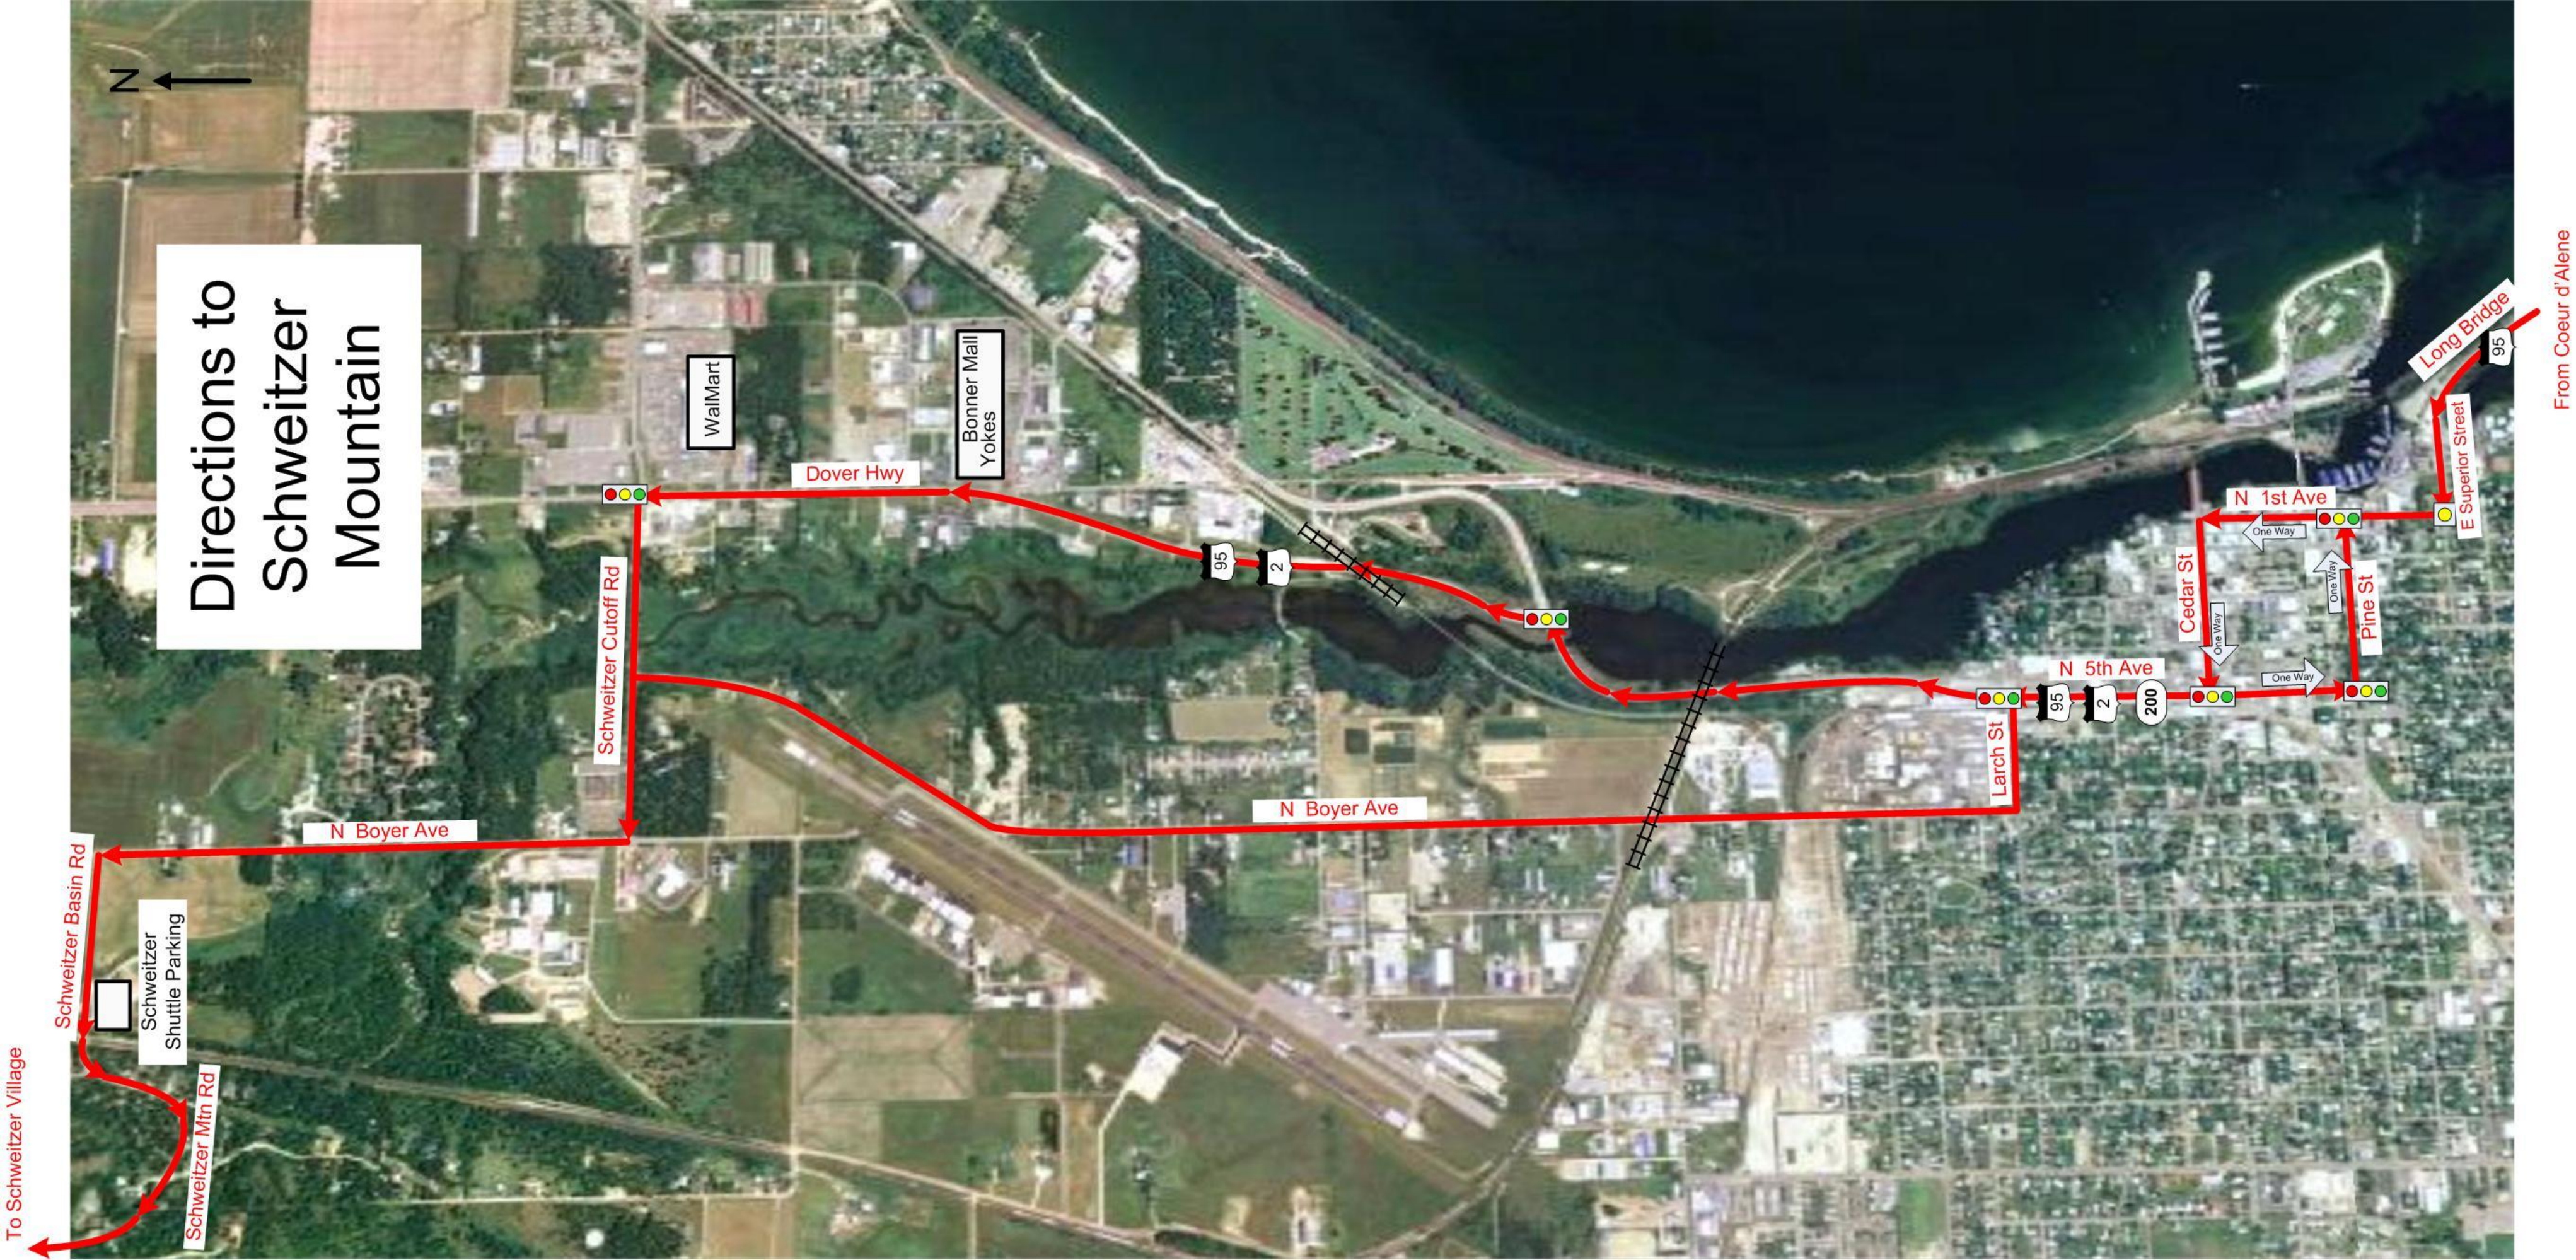

Directions to Schweitzer Mountain

Schweitzer Basin Rd

Schweitzer Shuttle Parking

Schweitzer Mtn Rd

To Schweitzer Village

N Boyer Ave

Schweitzer Cutoff Rd

Dover Hwy

Walmart

Bonner Mall
Yokes

N Boyer Ave

95

2

Larch St

N 5th Ave

95

2

200

Cedar St

N 1st Ave

Pine St

E Superior Street

Long Bridge

95

From Coeur d'Alene