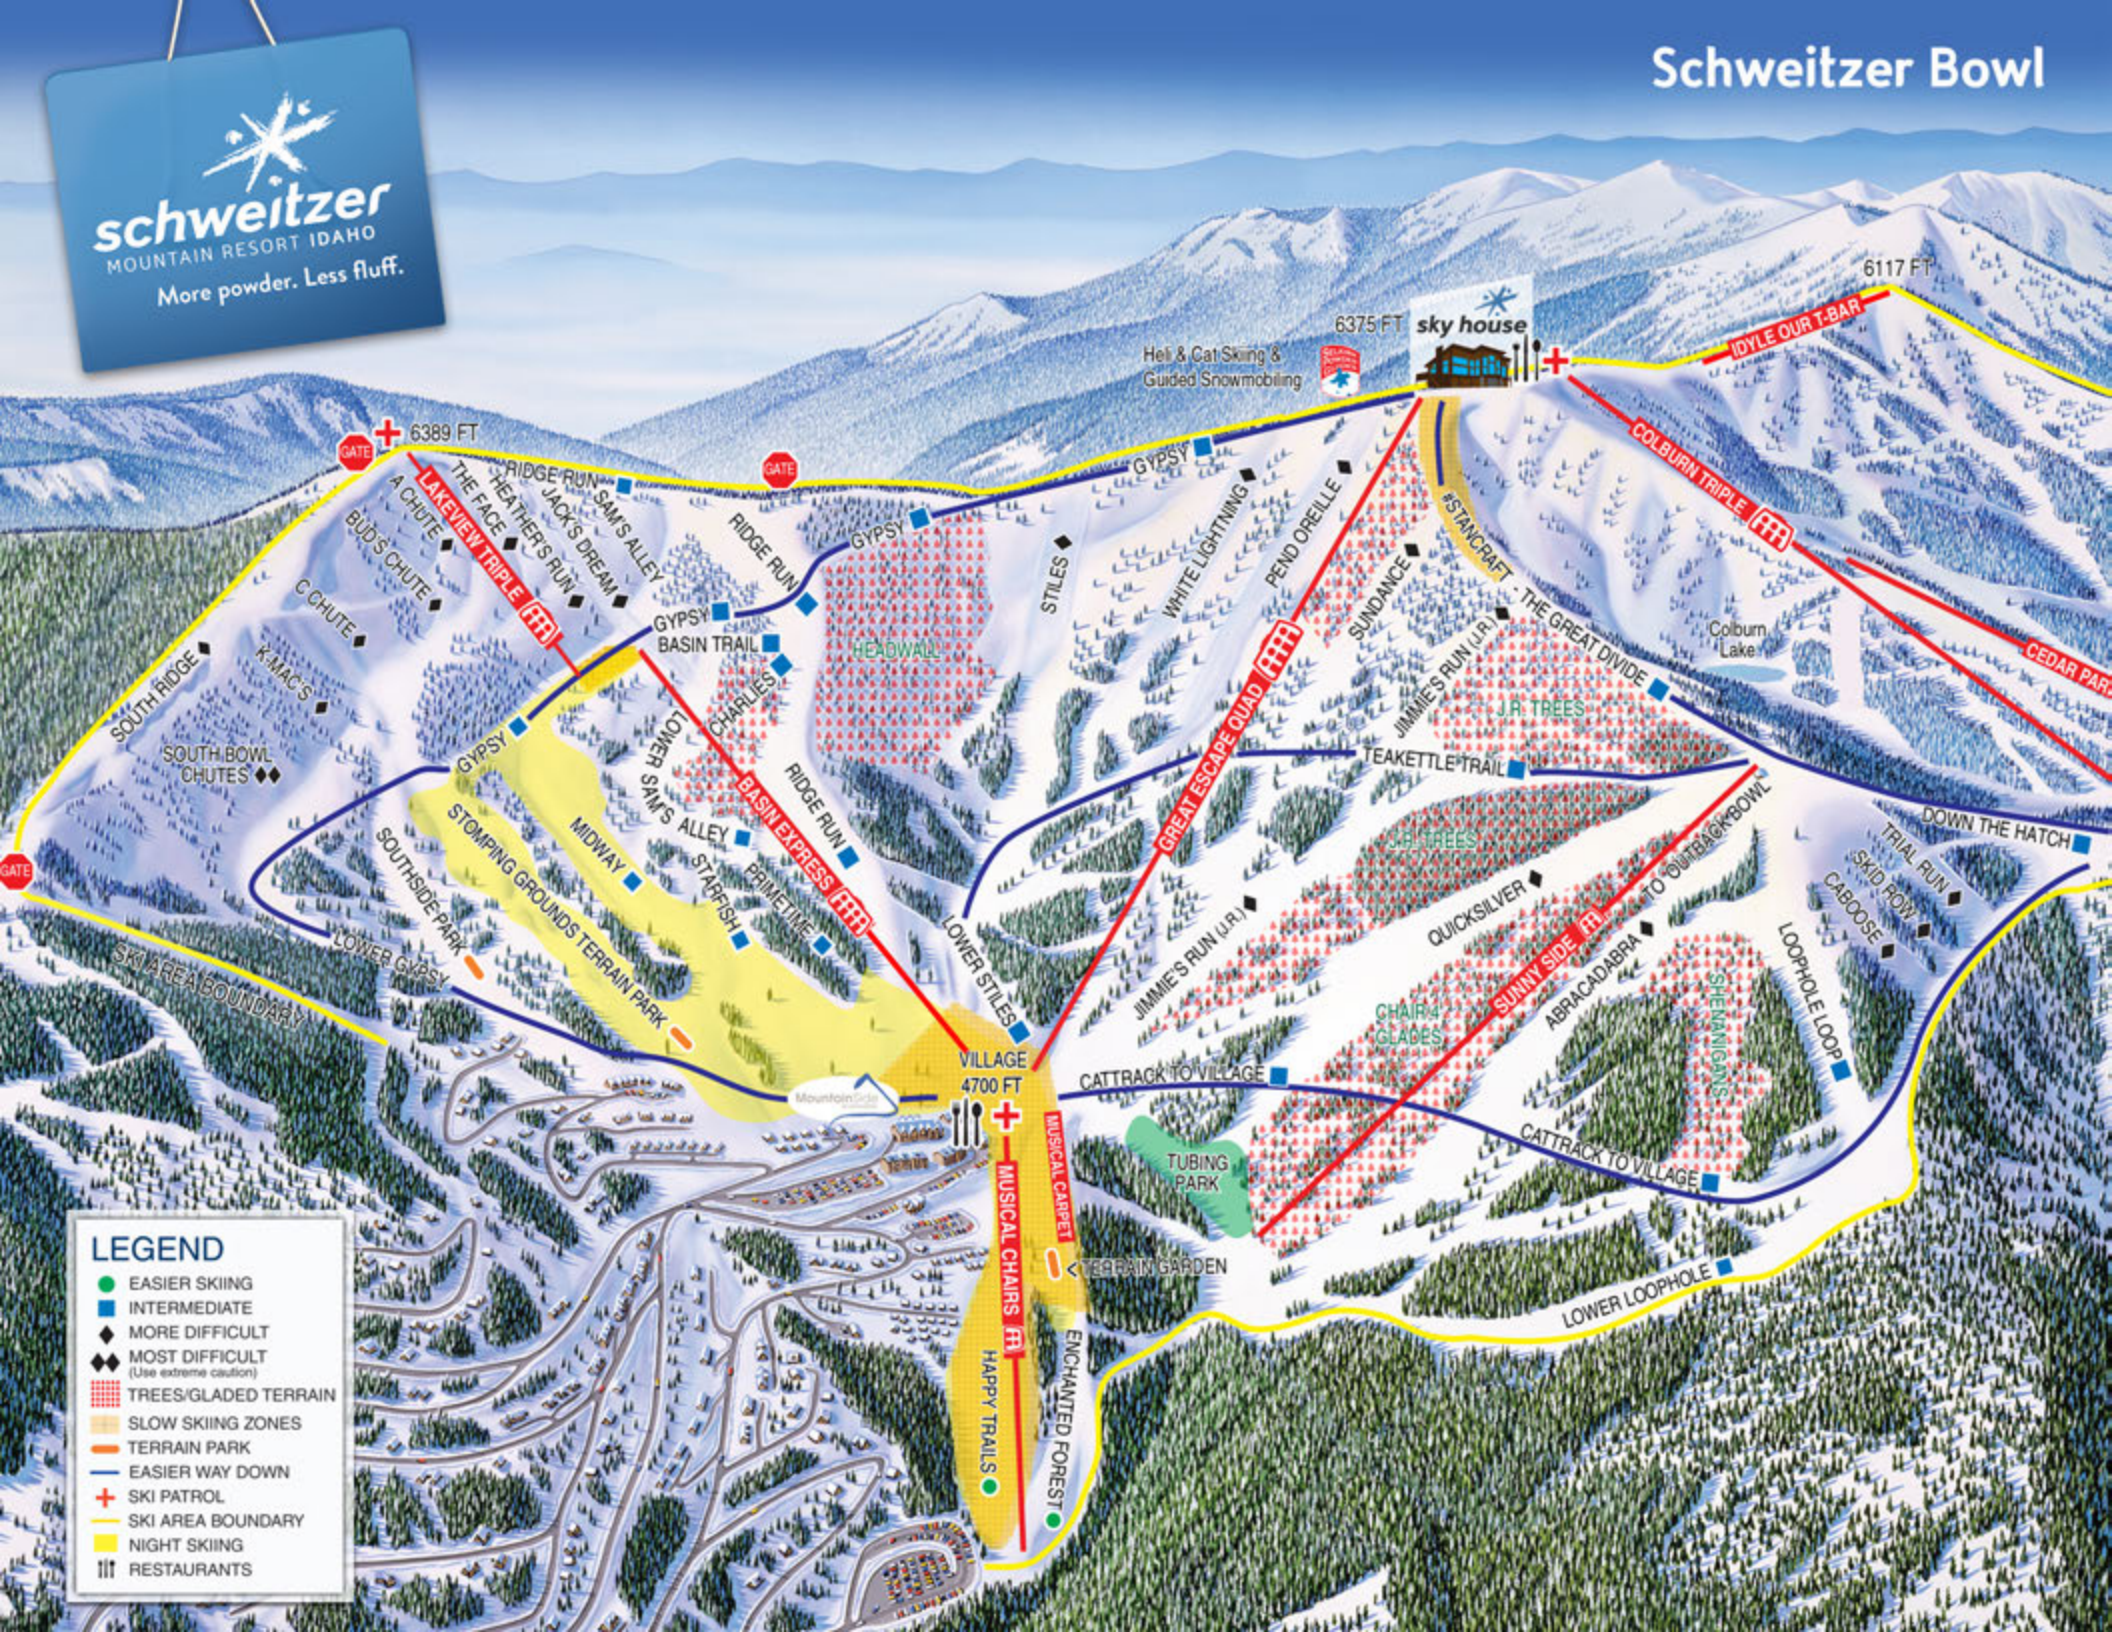

Schweitzer Bowl

LEGEND

- EASIER SKIING
- INTERMEDIATE
- ◆ MORE DIFFICULT
- ◆◆ MOST DIFFICULT (Use extreme caution)
- TREES/GLADED TERRAIN
- SLOW SKIING ZONES
- TERRAIN PARK
- EASIER WAY DOWN
- + SKI PATROL
- SKI AREA BOUNDARY
- NIGHT SKIING
- ||| RESTAURANTS

6375 FT **sky house**
Hel & Cat Skiing & Guided Snowmobiling

VILLAGE 4700 FT

6117 FT

6389 FT

MUSICAL CARPET
MUSICAL CHAIRS
HAPPY TRAILS
ENCHANTED FOREST

LAKEVIEW TRIPLE
COLBURN TRIPLE

BASEIN EXPRESS

GREAT ESCAPE QUAD

SUNNYSIDE

QUICKSILVER

ABRACADABRA

TO BUTTBACK BOWL

LOOHPHOLE LOOP

LOWER LOOHPHOLE

JOYLE OUR T-BAR

CEGAR PARK

THE GREAT DIVIDE

TEAKETTLE TRAIL

QUICKSILVER

TO BUTTBACK BOWL

LOOHPHOLE LOOP

LOWER LOOHPHOLE

STANCRAFT

JIMMIE'S RUN (L.R.)