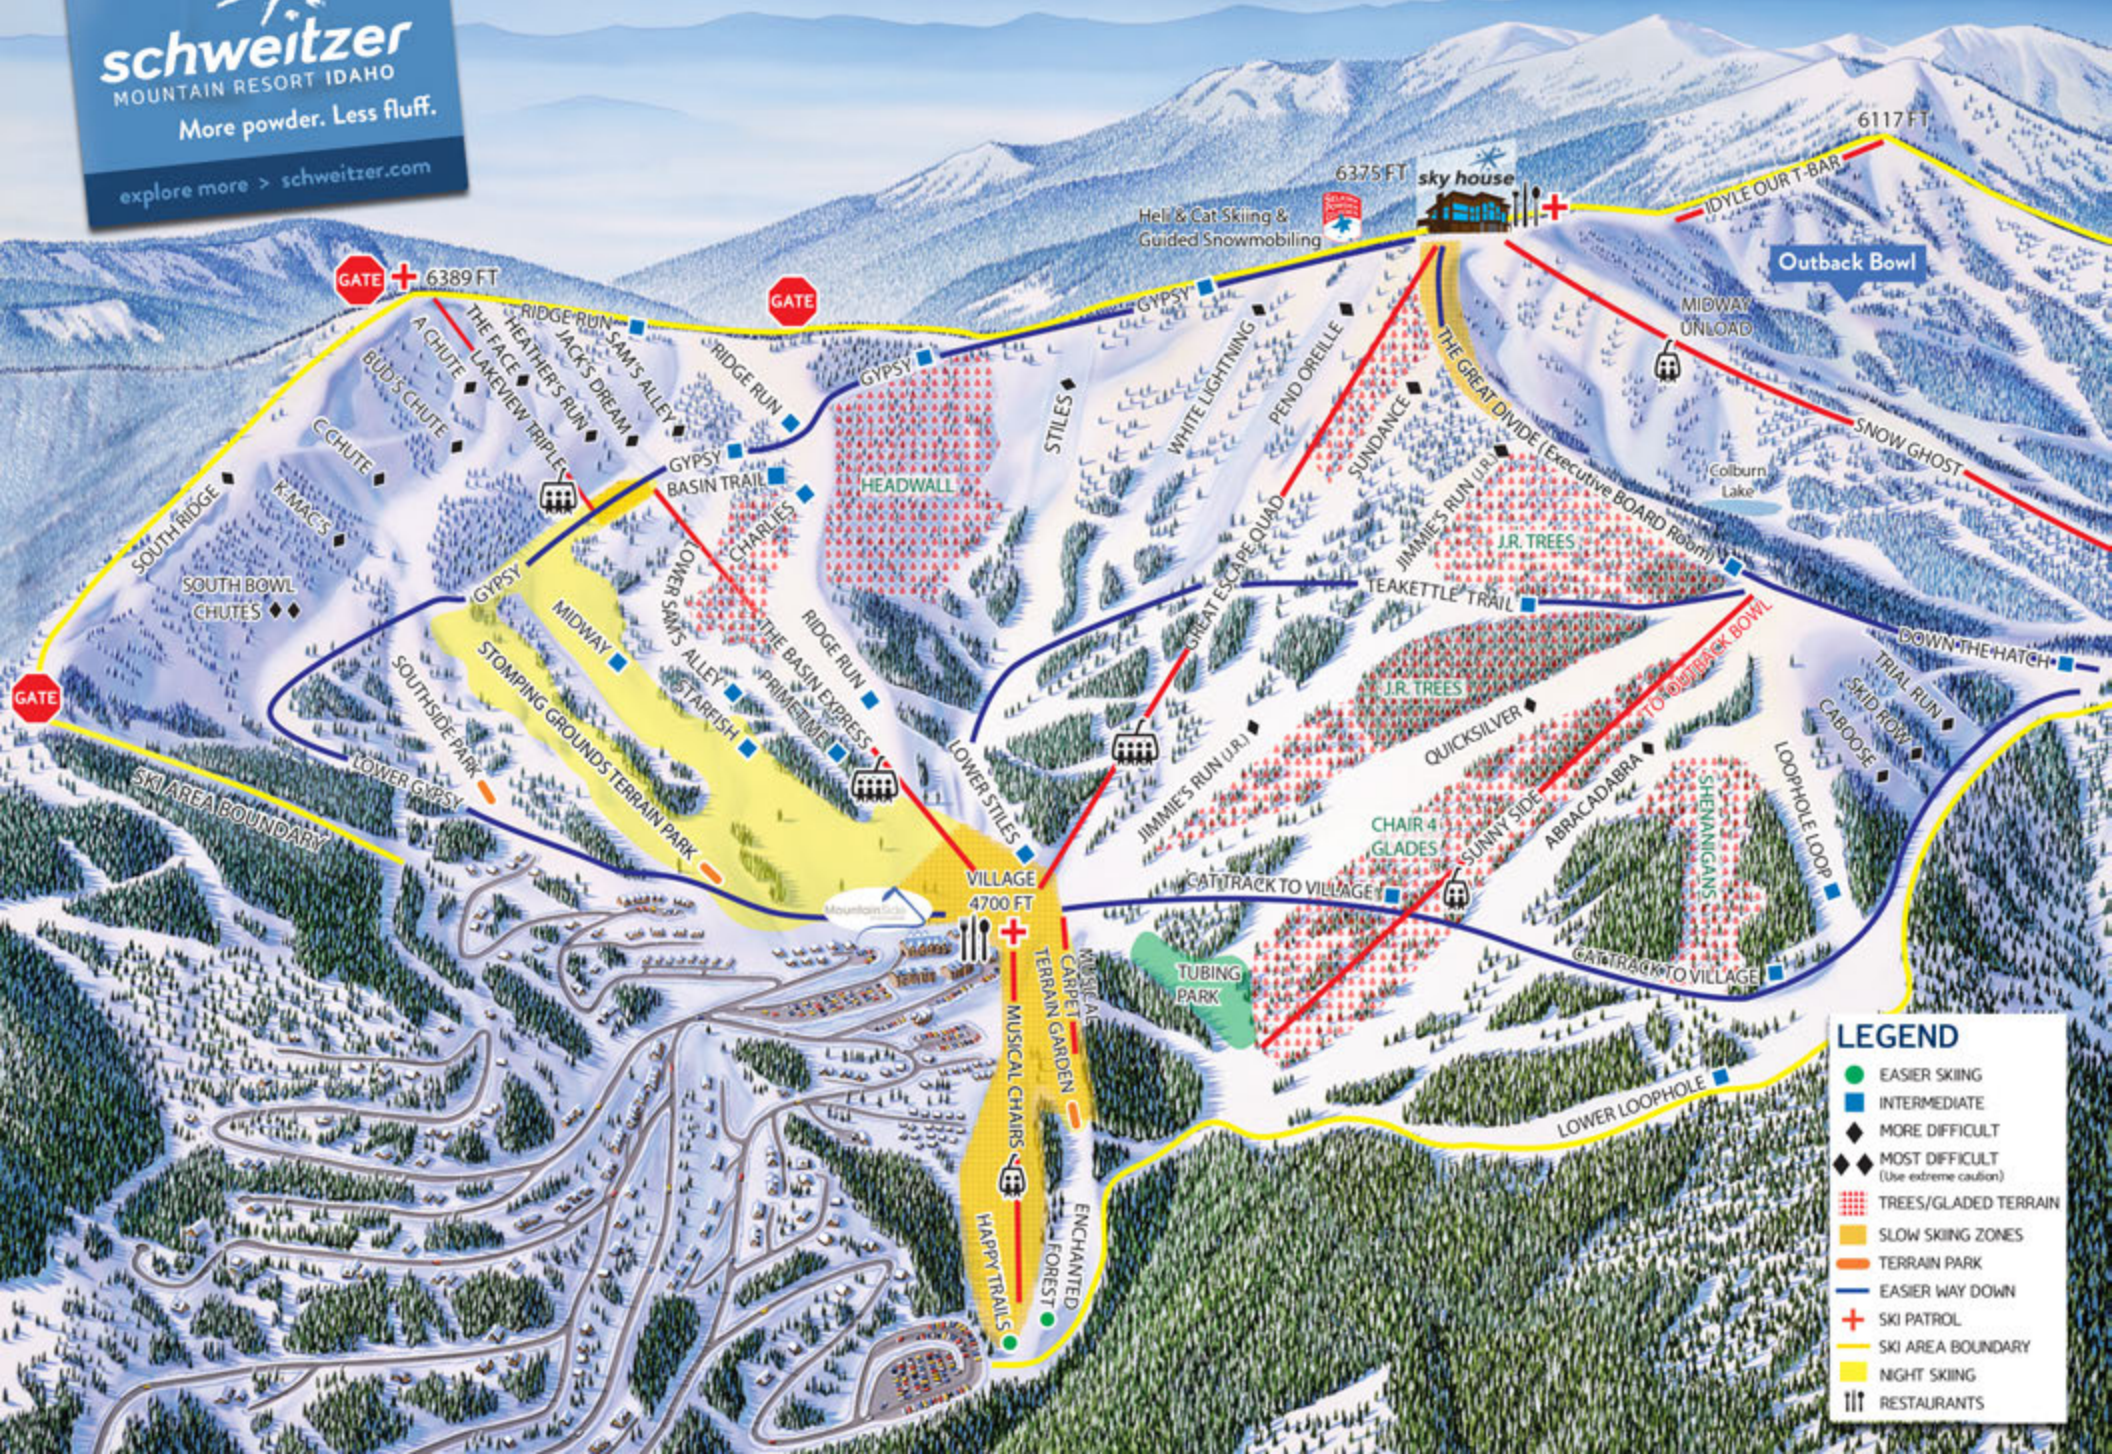

Schweitzer Bowl

schweitzer
MOUNTAIN RESORT IDAHO
More powder. Less fluff.
explore more > schweitzer.com

LEGEND

- EASIER SKIING
- INTERMEDIATE
- MORE DIFFICULT
- ◆ MOST DIFFICULT (Use extreme caution)
- ▧ TREES/GLADED TERRAIN
- SLOW SKIING ZONES
- TERRAIN PARK
- EASIER WAY DOWN
- +
 SKI PATROL
- SKI AREA BOUNDARY
- NIGHT SKIING
- TIT RESTAURANTS