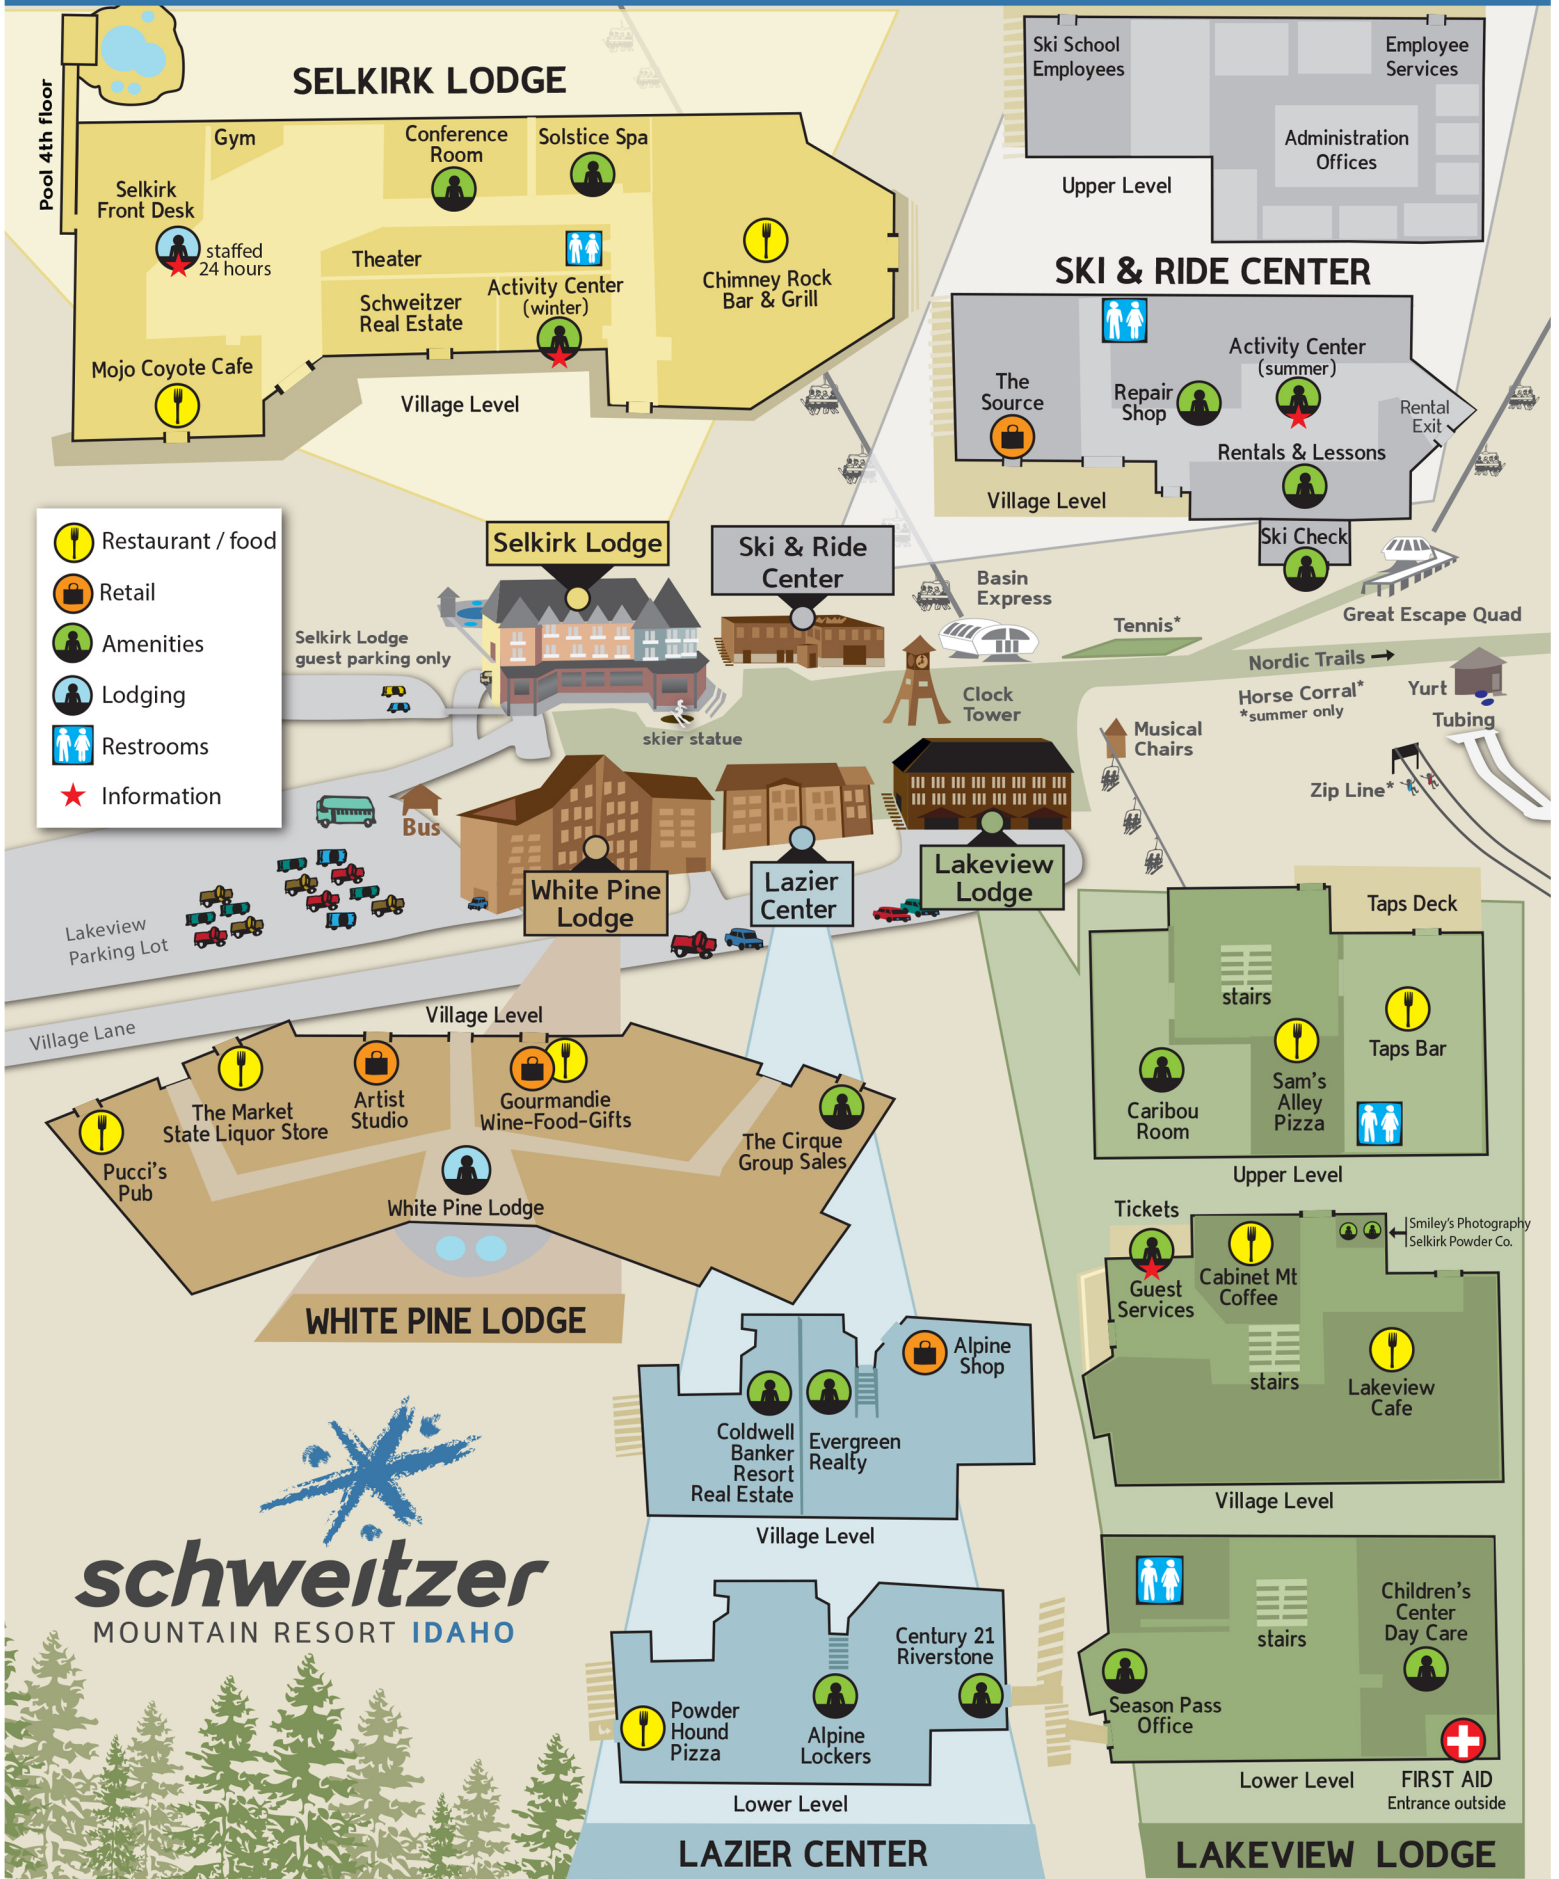

VILLAGE DIRECTORY

schweitzer
MOUNTAIN RESORT IDAHO